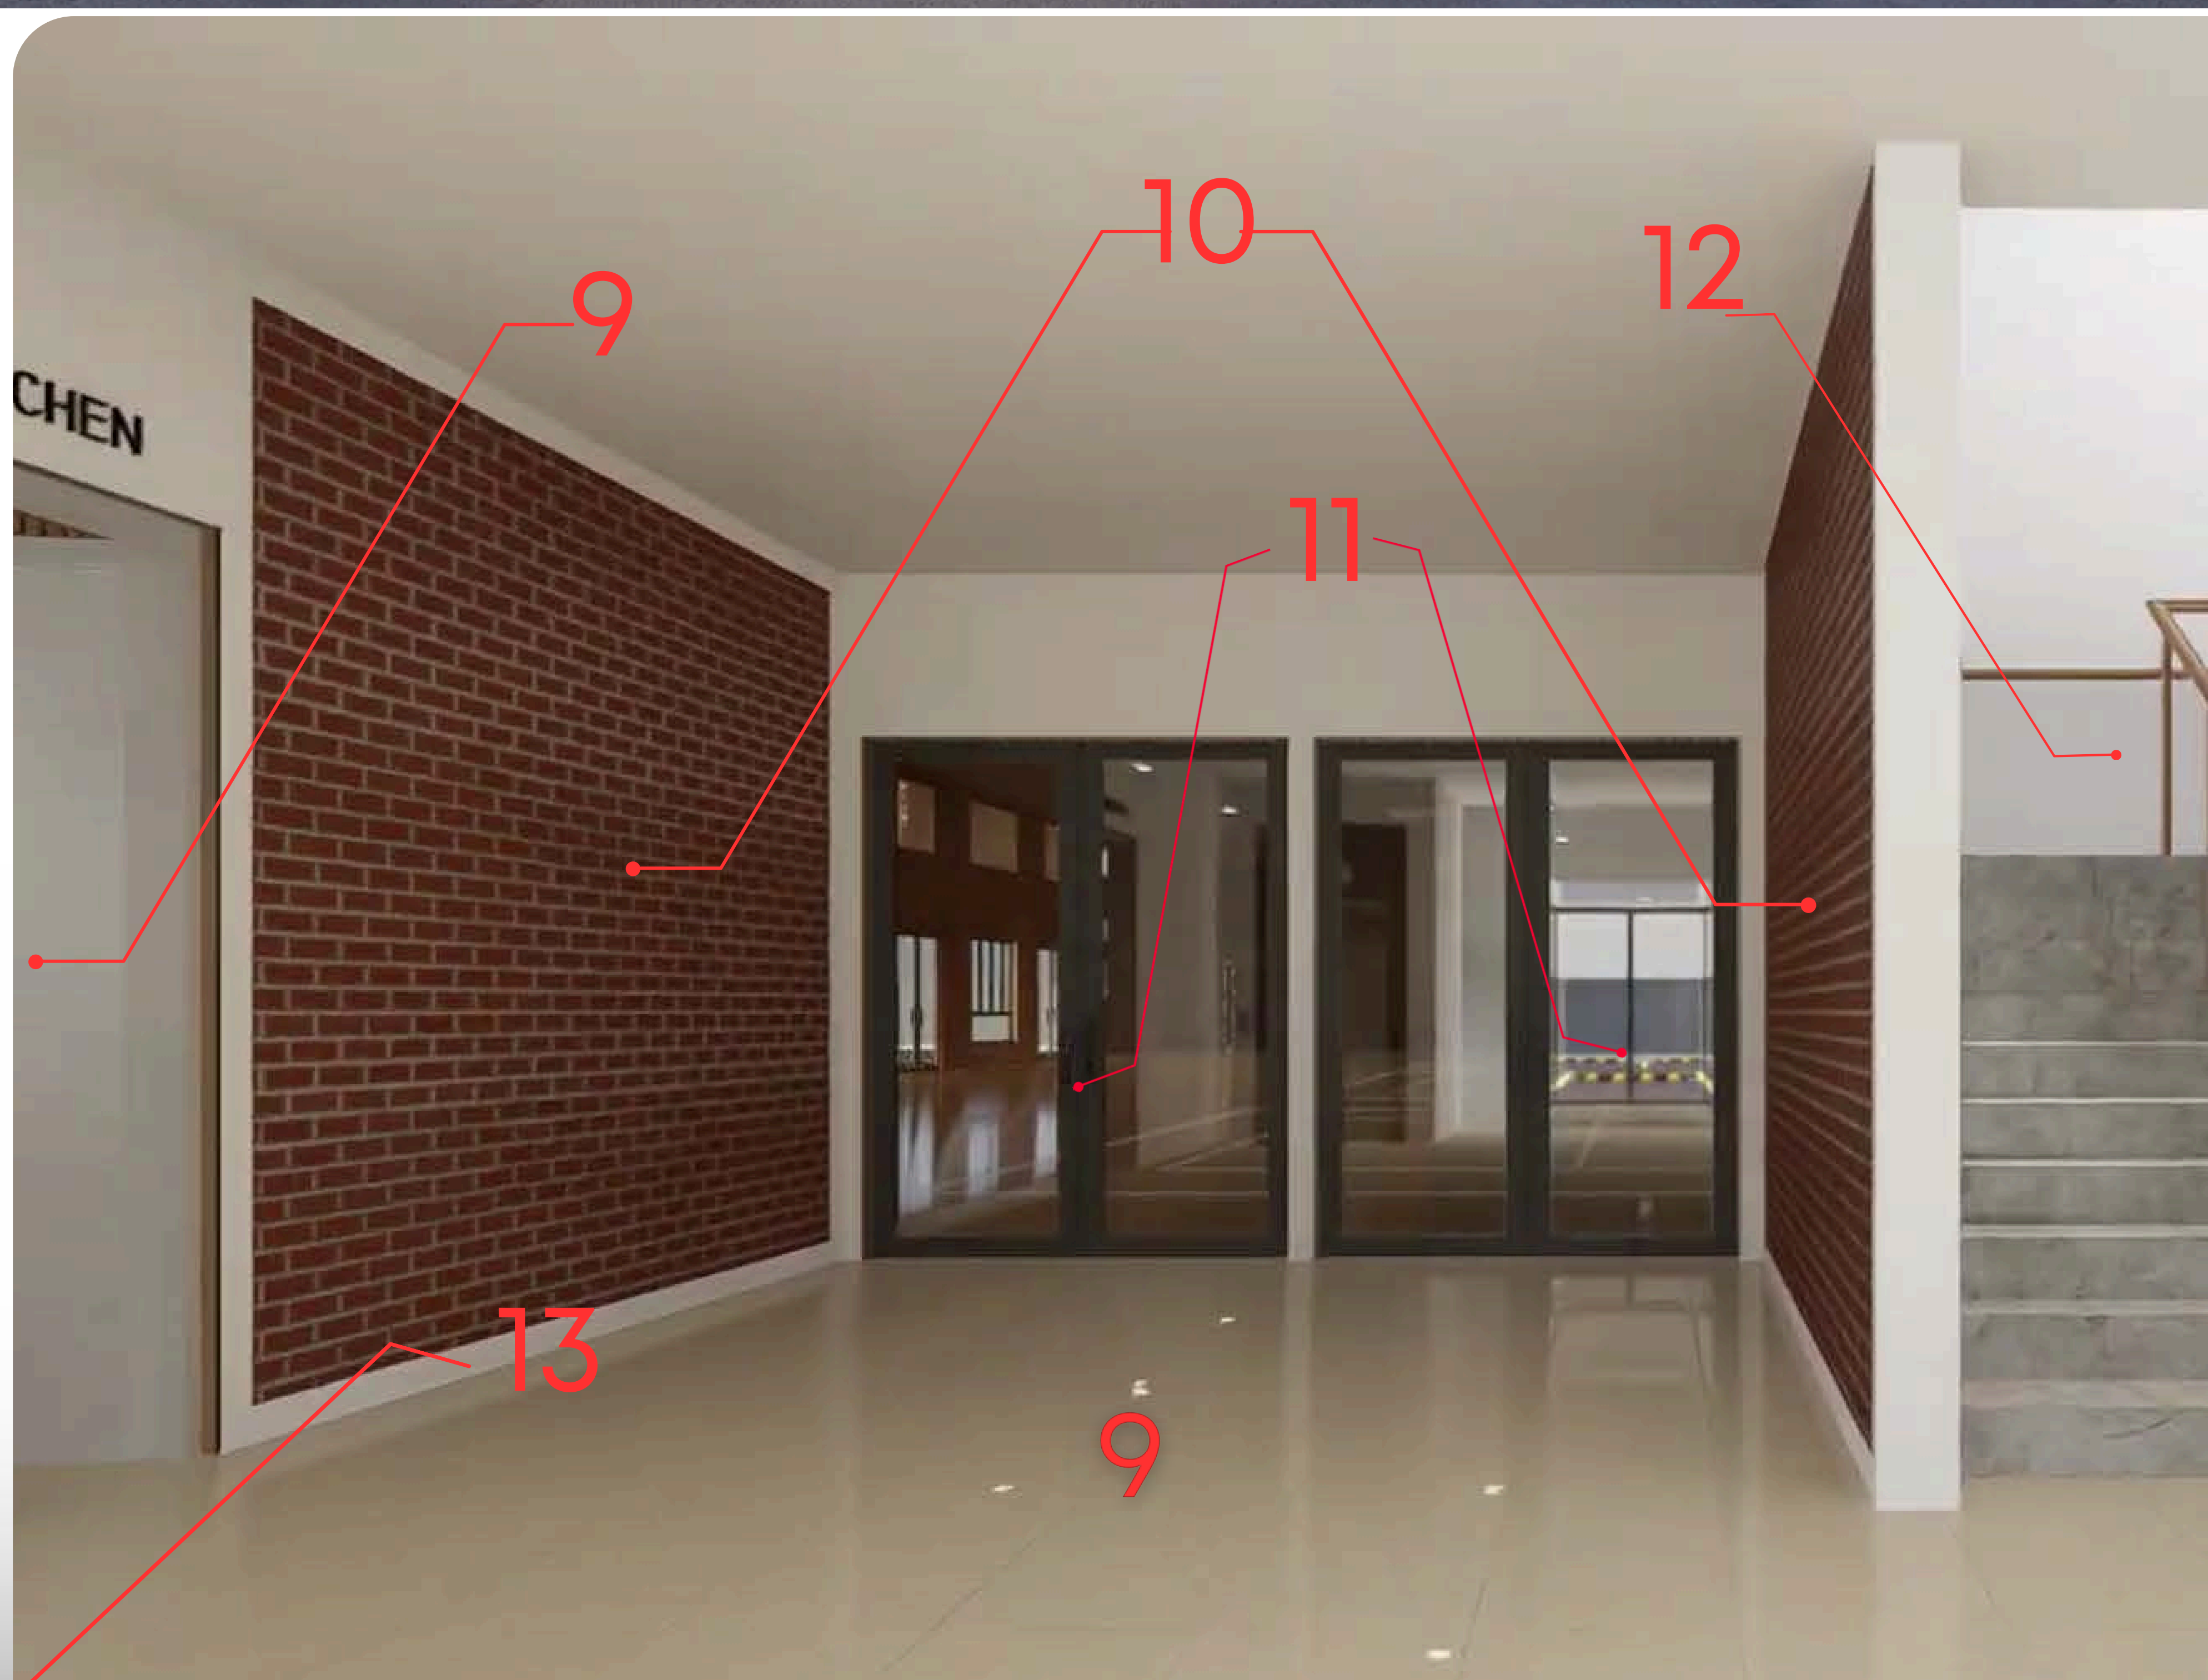

# West Facing (front)

## **Building Features (West Facing)**

1. 100 car park spaces
2. Meeting Room 1
3. Office/ Training Room
4. Main Entrance/ Reception
5. Meeting Room 2
6. Body Wash Facility
7. Disability Parking Bay
8. Main Hall (rear)
9. Main Entry Hallway
10. Commemorative Wall
11. Main Hall Entrance
12. Upper level Access
13. Elevator